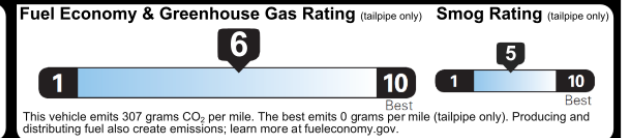

You save $0
in fuel costs over 5 years compared to the average new vehicle.

Annual fuel cost $1,700