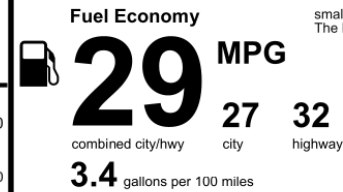

EXTERIOR

17" Alloy Wheels
Temporary Spare Tire
LED Low & High Beam Headlights
LED Daytime Running Lights
LED Taillights
Dual Power Heated Outside Mirrors

ROCK CREEK UNIQUE FEATURES ++

235/65R17 All-Terrain Tires
HD Intelligent Around View Monitor w/
Moving Object Detection & Off Road Mode
Hill Descent Control
Tubular Roof Rack
Unique Front Fascia & Grille
Rock Creek Badging
Prima-Tex® Leatherette Heated Front Seats
w/ Contrast Stitch & Rock Creek logo
Cargo 12V Outlet

+See your Dealer for terms, conditions and limitations
++Optional Equipment Replaces Standard Where Applicable
+++Federal/State/Local laws may apply. Review before using

Manufacturer's Suggested Retail Base Price:	$34,390.00
Options Included by Manufacturer	
ROCK CREEK® Premium Package	800.00
Hands-free Power Liftgate++	
Reverse Tilt-Down Outside Mirrors	
Memory Driver Seat and Outside Mirrors	
4-way Power Passenger Seat	
Wireless Charging Pad	
Heated Steering Wheel	
Rock Creek All-Season Cargo Area Protector, Floor Liners & First Aid Kit	450.00
Splash Guards (Set of 4-Black)	260.00
DESTINATION CHARGES	1,545.00
Total*	$37,445.00

Warranty Booklet & owner publications available @ <https://www.nissanusa.com/owners/manuals-guides.html> or call 1-800-NISSAN-1

EPA DOT Fuel Economy and Environment

Gasoline Vehicle