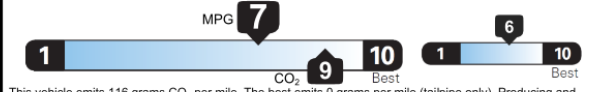

fuelconomy.gov

Calculate personalized estimates and compare vehicles

GOVERNMENT 5-STAR SAFETY RATINGS

Overall Vehicle Score Not Rated

Based on the combined ratings of frontal, side and rollover. Should ONLY be compared to other vehicles of similar size and weight.

Frontal Crash Driver Not Rated
Passenger Not Rated

Based on the risk of injury in a frontal impact. Should ONLY be compared to other vehicles of similar size and weight.

Side Crash Front seat Not Rated
Rear seat Not Rated

Based on the risk of injury in a side impact.

Rollover Not Rated

Star ratings range from 1 to 5 stars (★★★★★) with 5 being the highest.

Source: National Highway Traffic Safety Administration (NHTSA)

www.safercar.gov or 1-888-327-4236

PARTS CONTENT INFORMATION FOR VEHICLES IN THIS CARLINE:
U.S./CANADIAN PARTS CONTENT: 0%
MAJOR SOURCES OF FOREIGN PARTS CONTENT: JAPAN: 93%

NOTE: PARTS CONTENT DOES NOT INCLUDE FINAL ASSEMBLY, DISTRIBUTION, OR OTHER NON-PARTS COSTS.

FOR THIS VEHICLE:
FINAL ASSEMBLY POINT: BRUNSWICK
COUNTRY OF ORIGIN: JAPAN
TRANSMISSION: JAPAN

This Vehicle qualifies for Nissan's
Security+Plus Extended Protection Plan

The only service agreement backed by Nissan Extended Services North America!
Ask your dealer for details, or call 1-800-NISSAN-1 for more information

Dealer:
DOWNTOWN NASHVILLE NISSAN
25 VANTAGE WAY
NASHVILLE, TN 37228

VIN: JA4T0MA95T2029506
MDL: 51216-029506 KCX-G
OPT: G-892C03L92

EXT: MOONROCK GRAY
INT: BLACK
EMS: 50 STATE EMISSIONS

Transport Method: TRUCK

20260414073021R15110

**Not actual Monroney Label. Provided for informational purposes only. Vehicle features, pricing and other information subject to change, may vary from actual vehicle content and/or Monroney label description. While Nissan makes reasonable efforts to ensure accuracy of information, Nissan is not responsible for changes, errors or omissions. See actual vehicle and/or verify information in question with your Nissan dealer.