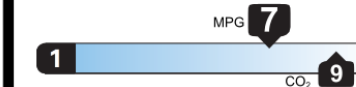

Fuel Economy & Greenhouse Gas Rating (tailpipe only)